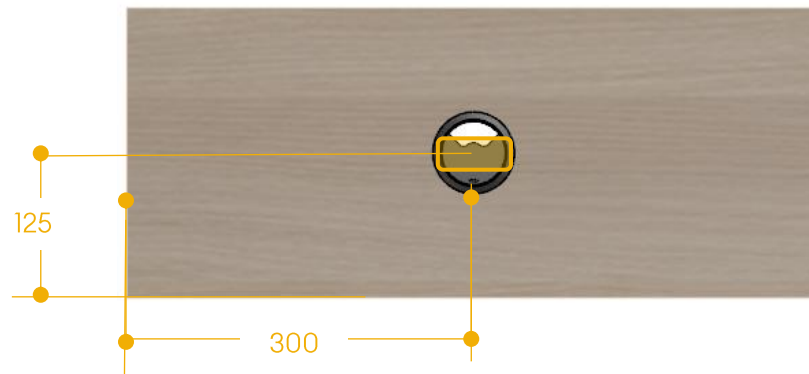

Dimensions : 450x600x250
Weight : 18 Kg
Electrical connection : 230V
Mounting position : Middle space